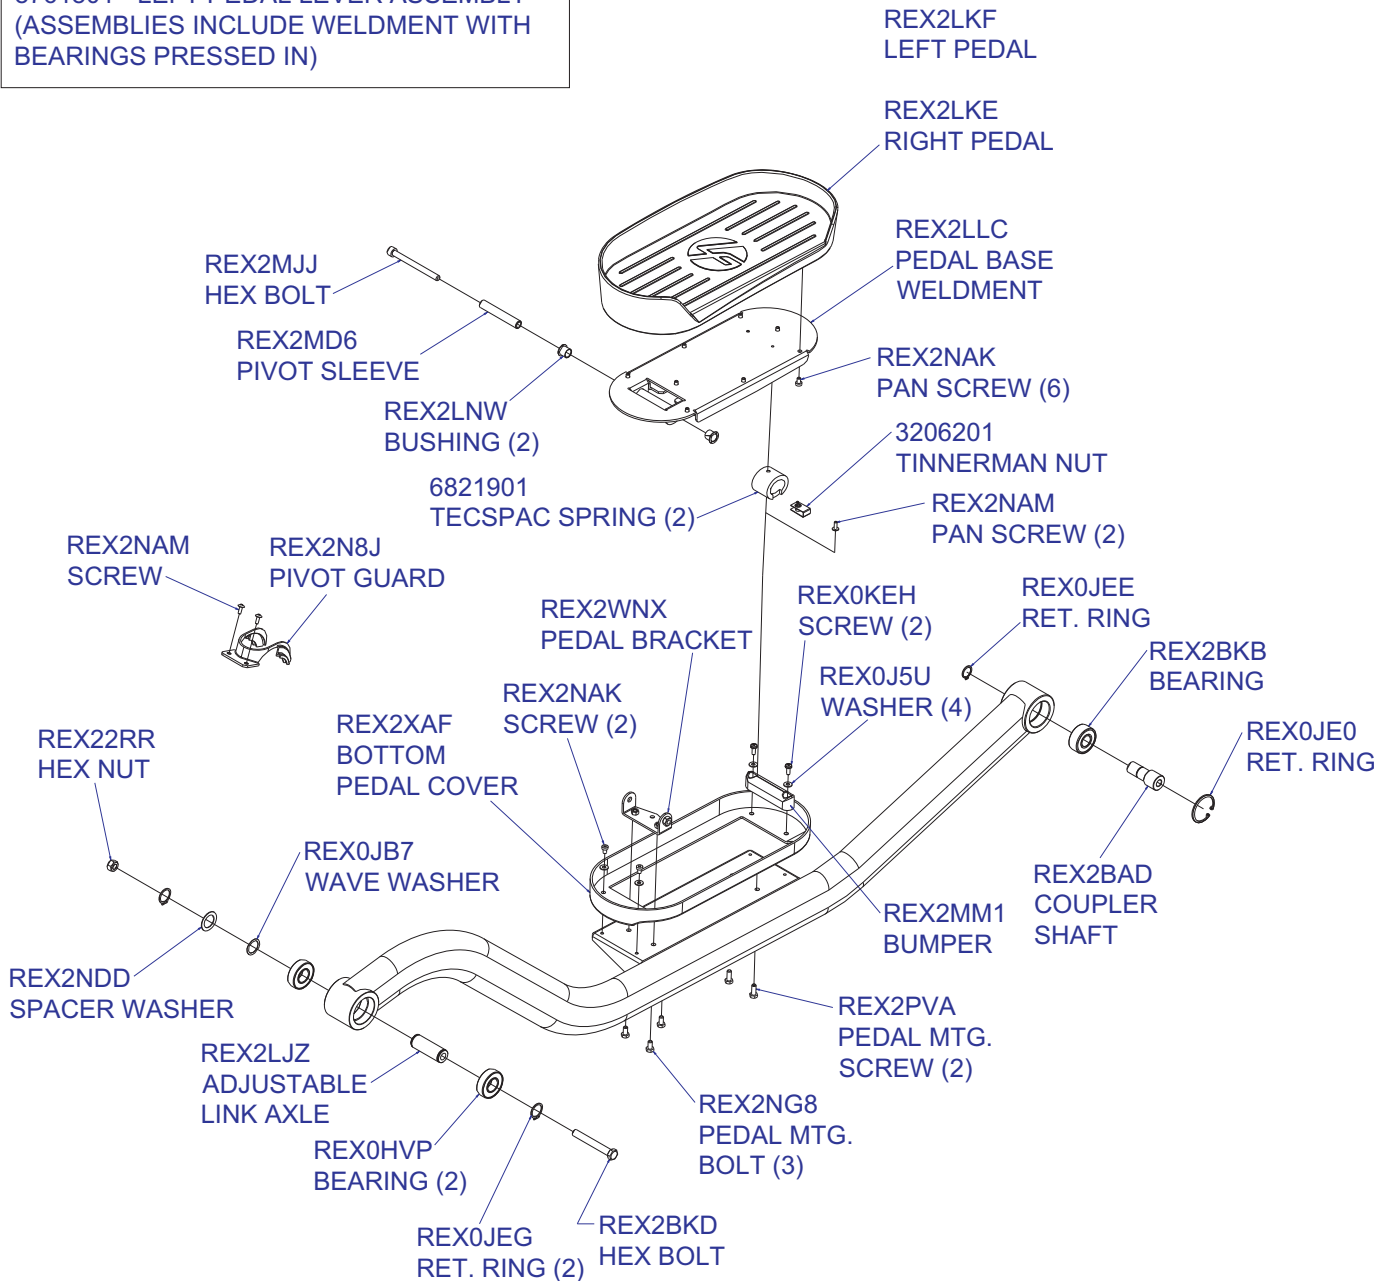

## Line Cord part numbers:

REX2LQQ	120V LINE CORD, DOM
REX2NJJ	LINE CORD, UK
REX2NJK	LINE CORD, CONT
REX2NJL	LINE CORD, AUS

# X8 Adjustable Stride Cross Trainer Pedal Lever Assemblies

X8-XX00-0103  
X8-XX0X-0103

8761701 - RIGHT PEDAL LEVER ASSEMBLY  
8761801 - LEFT PEDAL LEVER ASSEMBLY  
(ASSEMBLIES INCLUDE WELDMENT WITH  
BEARINGS PRESSED IN)

# X8 Adjustable Stride Cross Trainer Crank Pulley & Drive Belt

X8-XX00-0103  
X8-XX0X-0103

8769801  
120V LEFT COUPLER ASSEMBLY  
8770001  
230V LEFT COUPLER ASSEMBLY

8769701  
120V RIGHT COUPLER ASSEMBLY  
(INCLUDES ITEMS IN DASHED AREA)  
8769901  
230V RIGHT COUPLER ASSEMBLY  
(INCLUDES ITEMS IN DASHED AREA)