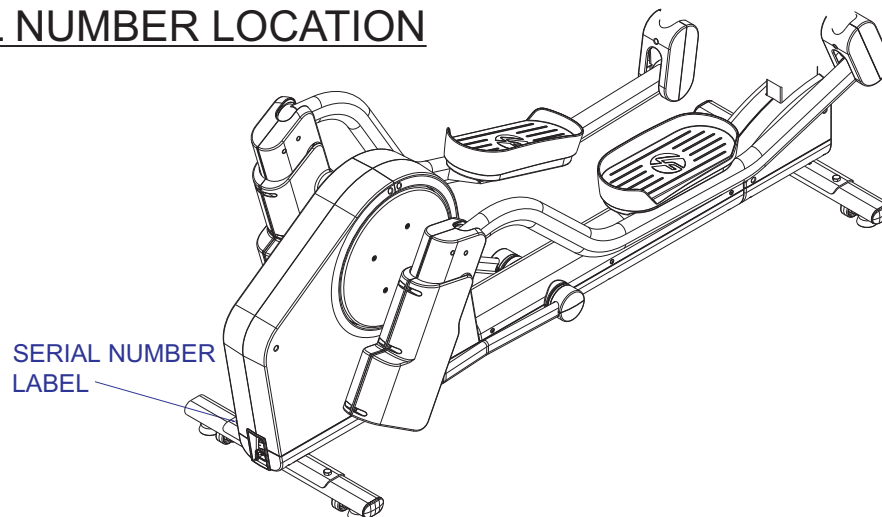

CONSOLE & LINE CORDS.....	Page 3
FRONT PLASTICS.....	Page 4
CONSOLE SUPPORT & HANDLEBARS.....	Page 5
USER ARM ASSEMBLIES & HARDWARE.....	Page 6
UPRIGHT & UPRIGHT SHROUDS.....	Page 7
PEDAL LEVER ASSEMBLIES.....	Page 8
MAIN SHROUDS.....	Page 9
IDLER ASSEMBLIES & COVERS.....	Page 10
CRANK RELATED COMPONENTS.....	Page 11
CRANK PULLEY & DRIVE BELT.....	Page 12
COUPLER KITS.....	Page 13
ELECTRONIC COMPONENTS.....	Page 14
BRAKE & TENSIONER COMPONENTS.....	Page 15
STABILIZER COMPONENTS & GROMMETS.....	Page 16
WIRING DIAGRAM.....	Page 17
IMAGE.....	Page 18

MISCELLANEOUS

- 8758501 - English Operation Manual
- 8186301 - Arctic Silver Touch-Up Paint
- REX2SNH - Kit, All Hardware Bags

SERIAL NUMBER LOCATION