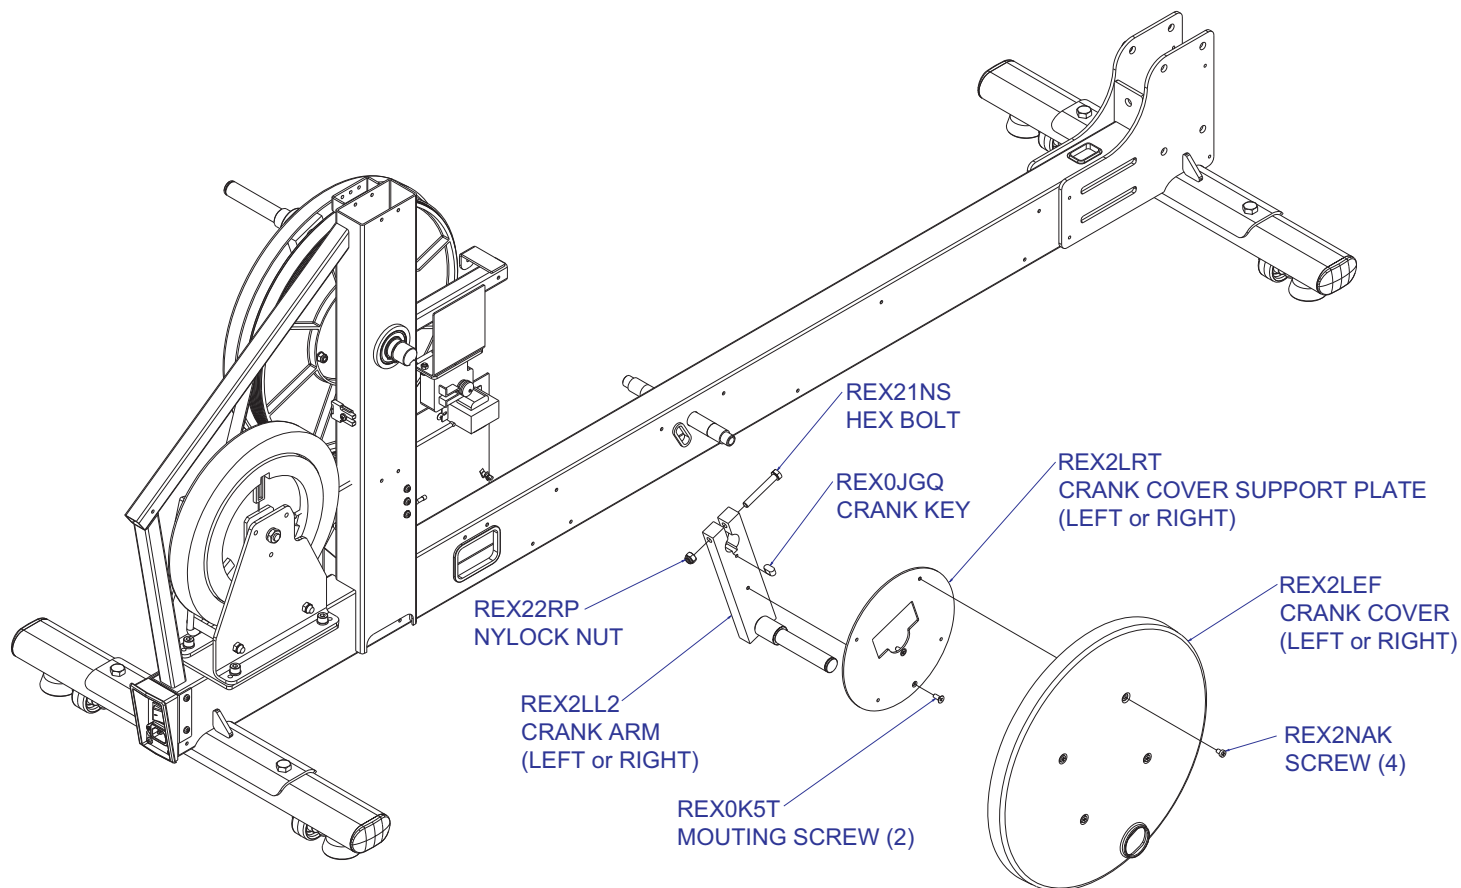

# X8 Adjustable Stride Cross Trainer Pedal Lever Assemblies

X8-XX00-0103  
X8-XX0X-0103

8761701 - RIGHT PEDAL LEVER ASSEMBLY  
8761801 - LEFT PEDAL LEVER ASSEMBLY  
(ASSEMBLIES INCLUDE WELDMENT WITH  
BEARINGS PRESSED IN)

# X8 Adjustable Stride Cross Trainer Main Shrouds

X8-XX00-0103  
X8-XX0X-0103