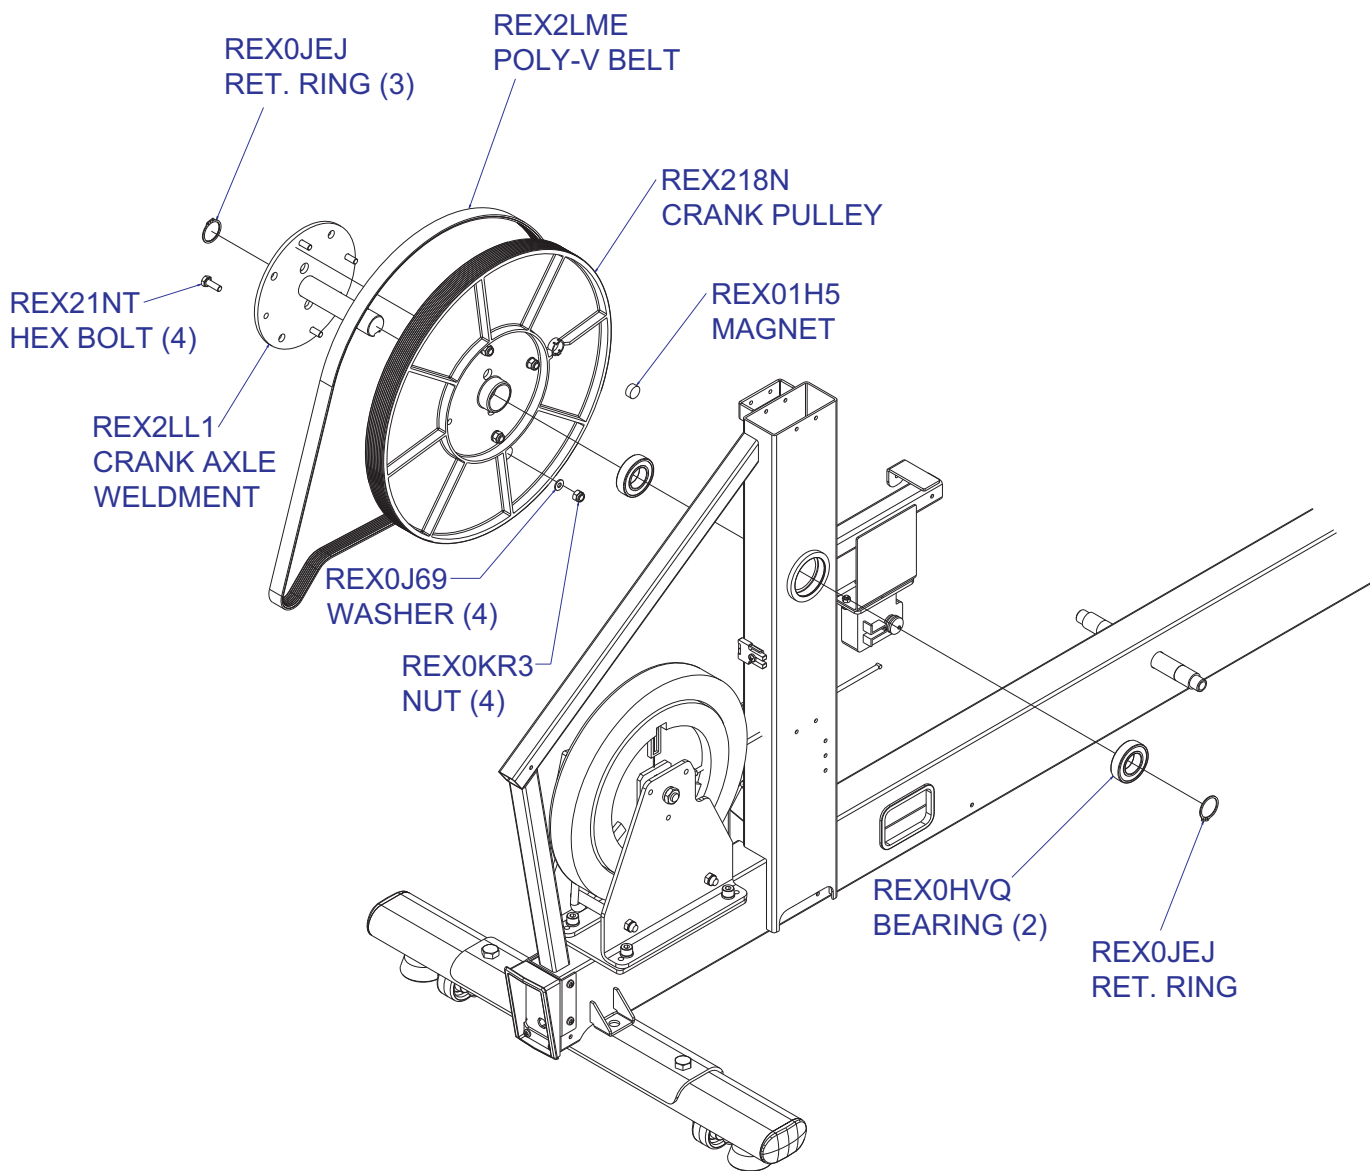

# X8 Adjustable Stride Cross Trainer Main Shrouds

X8-XX00-0103  
X8-XX0X-0103

# X8 Adjustable Stride Cross Trainer Crank Pulley & Drive Belt

X8-XX00-0103  
X8-XX0X-0103

8769801  
120V LEFT COUPLER ASSEMBLY  
8770001  
230V LEFT COUPLER ASSEMBLY

8769701  
120V RIGHT COUPLER ASSEMBLY  
(INCLUDES ITEMS IN DASHED AREA)  
8769901  
230V RIGHT COUPLER ASSEMBLY  
(INCLUDES ITEMS IN DASHED AREA)