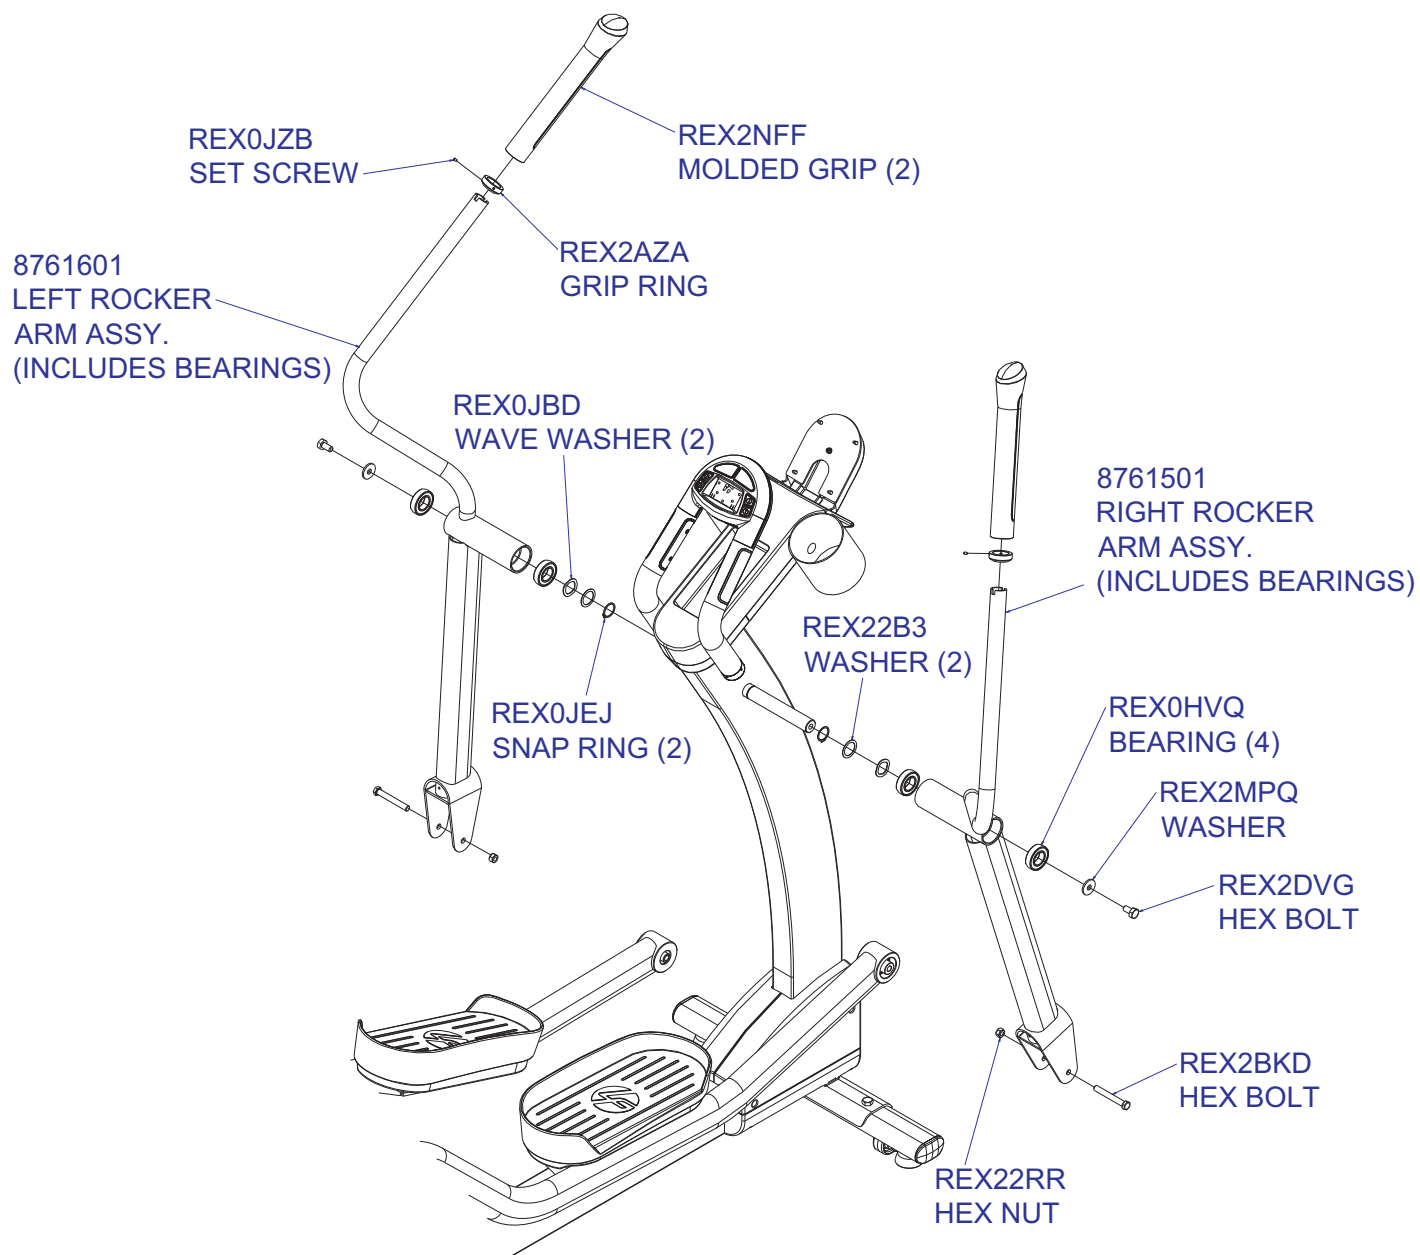

# X8 Consumer Adjustable Stride Cross Trainer

X8-XX00-0103

CUSTOMER SUPPORT SERVICES  
Parts List

CONSOLE & LINE CORDS.....	Page 3
FRONT PLASTICS.....	Page 4
CONSOLE SUPPORT & HANDLEBARS.....	Page 5
USER ARM ASSEMBLIES & HARDWARE.....	Page 6
UPRIGHT & UPRIGHT SHROUDS.....	Page 7
PEDAL LEVER ASSEMBLIES.....	Page 8
MAIN SHROUDS.....	Page 9
IDLER ASSEMBLIES & COVERS.....	Page 10
CRANK RELATED COMPONENTS.....	Page 11
CRANK PULLEY & DRIVE BELT.....	Page 12
COUPLER KITS.....	Page 13
ELECTRONIC COMPONENTS.....	Page 14
BRAKE & TENSIONER COMPONENTS.....	Page 15
STABILIZER COMPONENTS & GROMMETS.....	Page 16
WIRING DIAGRAM.....	Page 17
IMAGE.....	Page 18

# X8 Adjustable Stride Cross Trainer

Console, Line Cords, Activity Zone & Heart Rate Sensor Kits

X8-XX00-0103

X8-XX0X-0103

## Console part numbers:

BAS-000X-0203	BASIC BIKE/CT CONSOLE ENG
BAS-020X-0203	BASIC BIKE/CT CONSOLE GER/MET
BAS-040X-0103	BASIC CT/BIKE CONSOLE, SPN/MET
ADV-000X-0203	ADV BIKE/CT CONSOLE ENG
ADV-020X-0203	ADV BIKE/CT CONSOLE GER/MET
ADV-040X-0103	ADV CT/BIKE CONSOLE, SPN/MET

## Line Cord part numbers:

REX2LQQ	120V LINE CORD, DOM
REX2NJJ	LINE CORD, UK
REX2NJK	LINE CORD, CONT
REX2NJL	LINE CORD, AUS