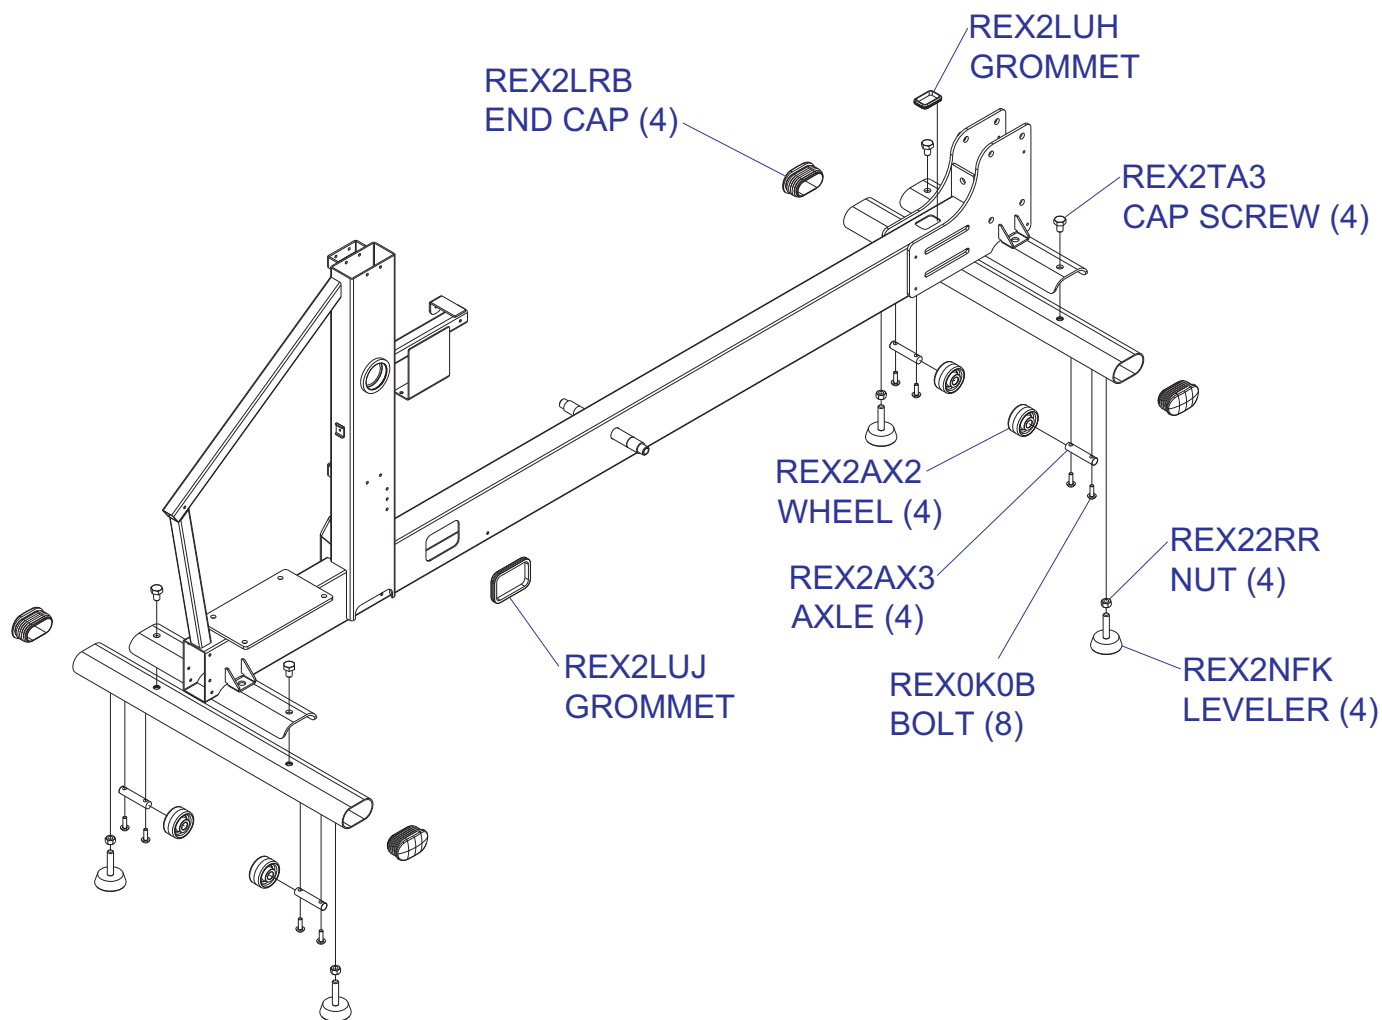

# X8 Adjustable Stride Cross Trainer Crank Pulley & Drive Belt

X8-XX00-0103  
X8-XX0X-0103

8769801  
120V LEFT COUPLER ASSEMBLY  
8770001  
230V LEFT COUPLER ASSEMBLY

8769701  
120V RIGHT COUPLER ASSEMBLY  
(INCLUDES ITEMS IN DASHED AREA)  
8769901  
230V RIGHT COUPLER ASSEMBLY  
(INCLUDES ITEMS IN DASHED AREA)

## ADDITIONAL SERVICE ITEMS

REX2NG7  
MOUNTING SCREWS (2 PER ASSY.)

8762101 (SHOWN)  
RIGHT LIMIT SWITCH ASSEMBLY  
8762201 (NOT SHOWN)  
LEFT LIMIT SWITCH ASSEMBLY

8762301  
UPPER COUPLER  
SERVICE ASSEMBLY  
(LEFT OR RIGHT)

### ACTUATOR ONLY

REX2LQ7 (SHOWN)  
ACTUATOR, RIGHT COUPLER 120V  
REX2MT8  
ACTUATOR, RIGHT COUPLER 230V  
REX2LQ6 (NOT SHOWN)  
ACTUATOR, LEFT COUPLER 120V  
REX2MT7  
ACTUATOR, LEFT COUPLER 230V

# X8 Adjustable Stride Cross Trainer Brake & Tensioner Components

X8-XX00-0103  
X8-XX0X-0103

8623401  
FRONT or REAR STABILIZER ASSY.  
(ASSY. INCLUDES: WHEELS,  
LEVELERS & END CAPS)