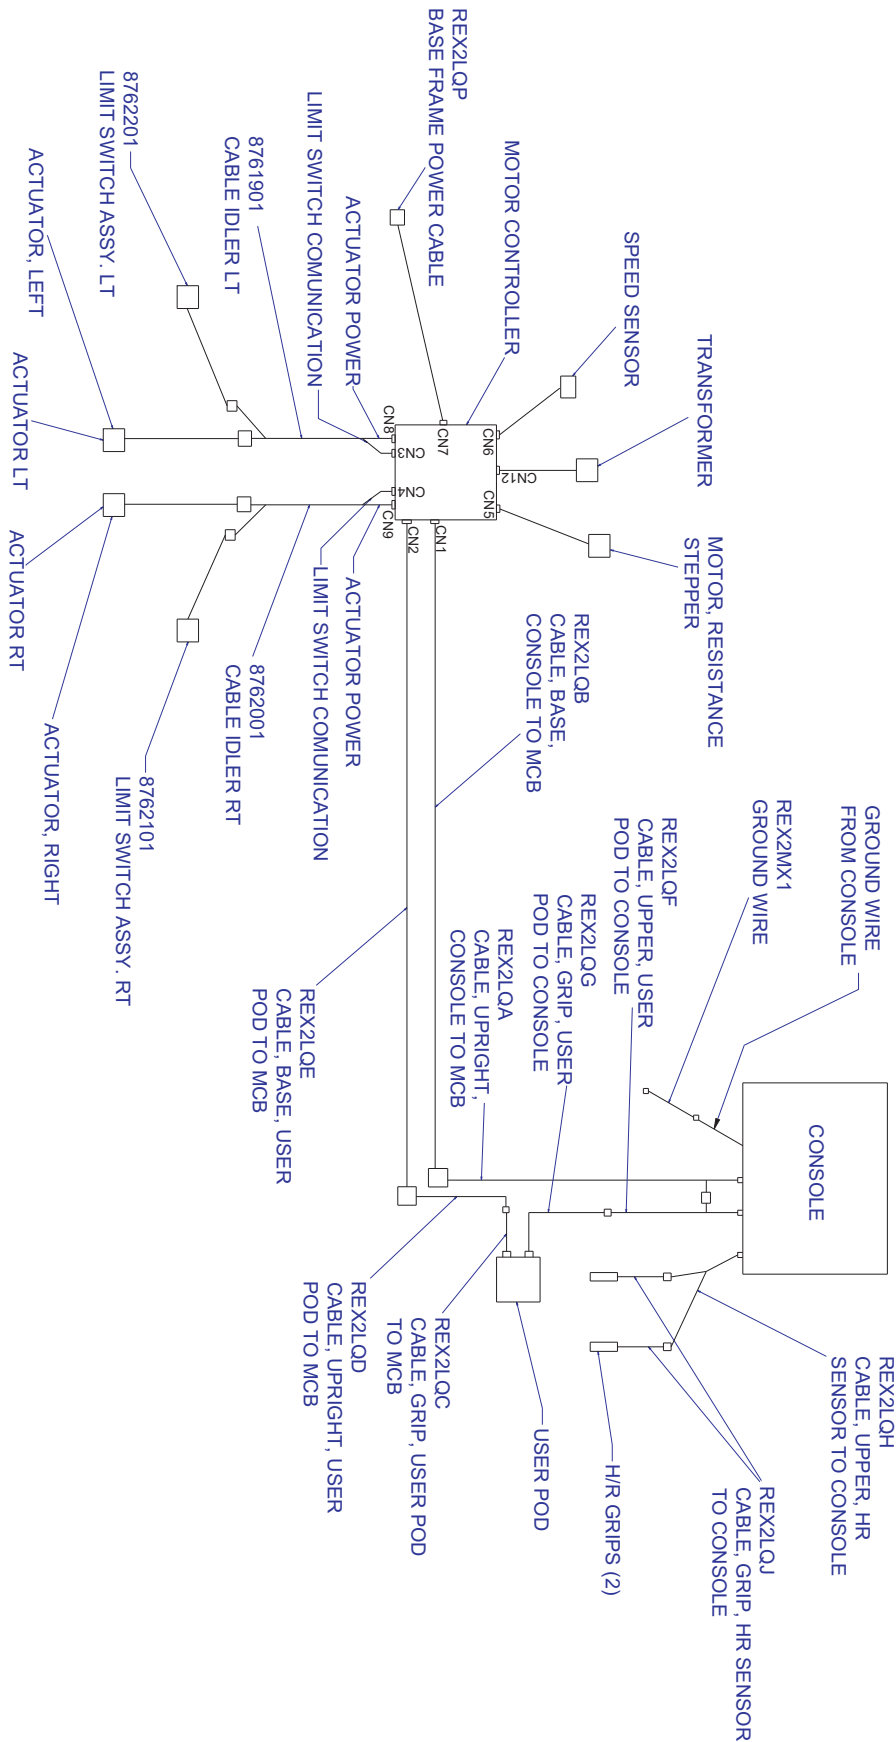

X8 Adjustable Stride Cross Trainer Wiring Diagram

X8-XX00-0103
X8-XX0X-0103