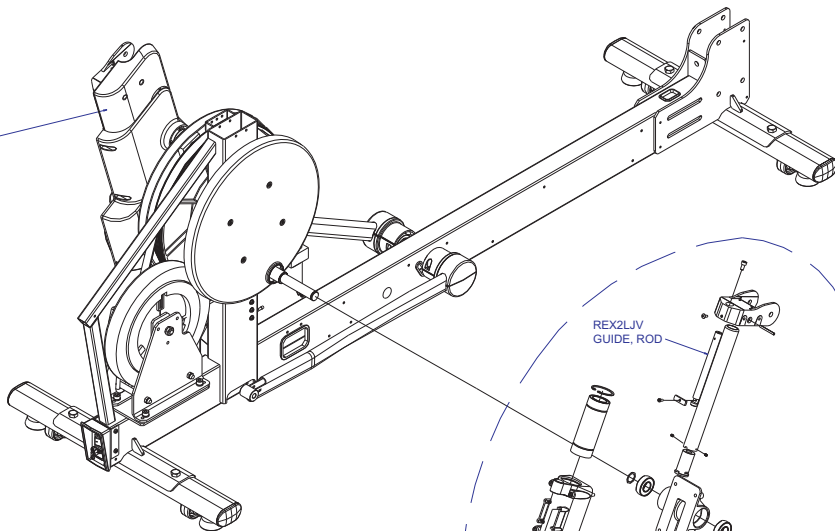

# X8 Adjustable Stride Cross Trainer Pedal Lever Assemblies

X8-XX00-0103  
X8-XX0X-0103

8761701 - RIGHT PEDAL LEVER ASSEMBLY  
8761801 - LEFT PEDAL LEVER ASSEMBLY  
(ASSEMBLIES INCLUDE WELDMENT WITH  
BEARINGS PRESSED IN)

# X8 Adjustable Stride Cross Trainer Main Shrouds

X8-XX00-0103  
X8-XX0X-0103

# X8 Adjustable Stride Cross Trainer Crank Pulley & Drive Belt

X8-XX00-0103  
X8-XX0X-0103

8769801  
120V LEFT COUPLER ASSEMBLY  
8770001  
230V LEFT COUPLER ASSEMBLY

8769701  
120V RIGHT COUPLER ASSEMBLY  
(INCLUDES ITEMS IN DASHED AREA)  
8769901  
230V RIGHT COUPLER ASSEMBLY  
(INCLUDES ITEMS IN DASHED AREA)