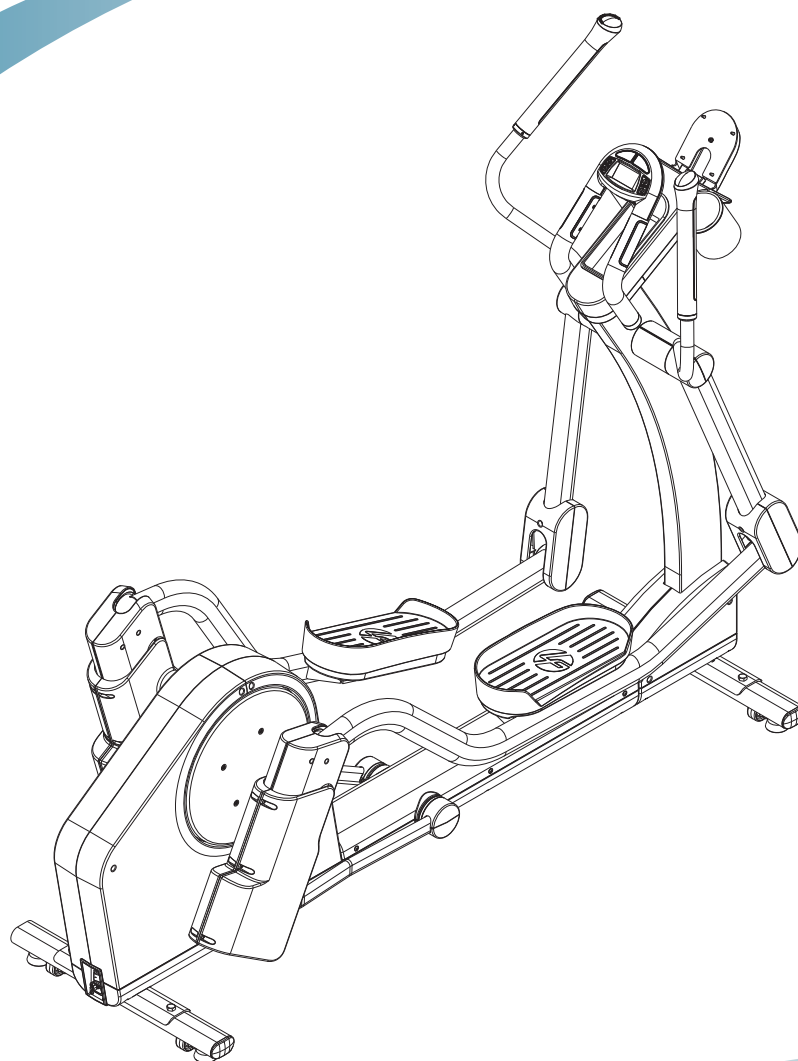

# X8 Consumer Adjustable Stride Cross Trainer

X8-XX00-0103

CUSTOMER SUPPORT SERVICES  
Parts List

CONSOLE & LINE CORDS.....	Page 3
FRONT PLASTICS.....	Page 4
CONSOLE SUPPORT & HANDLEBARS.....	Page 5
USER ARM ASSEMBLIES & HARDWARE.....	Page 6
UPRIGHT & UPRIGHT SHROUDS.....	Page 7
PEDAL LEVER ASSEMBLIES.....	Page 8
MAIN SHROUDS.....	Page 9
IDLER ASSEMBLIES & COVERS.....	Page 10
CRANK RELATED COMPONENTS.....	Page 11
CRANK PULLEY & DRIVE BELT.....	Page 12
COUPLER KITS.....	Page 13
ELECTRONIC COMPONENTS.....	Page 14
BRAKE & TENSIONER COMPONENTS.....	Page 15
STABILIZER COMPONENTS & GROMMETS.....	Page 16
WIRING DIAGRAM.....	Page 17
IMAGE.....	Page 18

# X8 Adjustable Stride Cross Trainer

Console, Line Cords, Activity Zone & Heart Rate Sensor Kits

X8-XX00-0103

X8-XX0X-0103