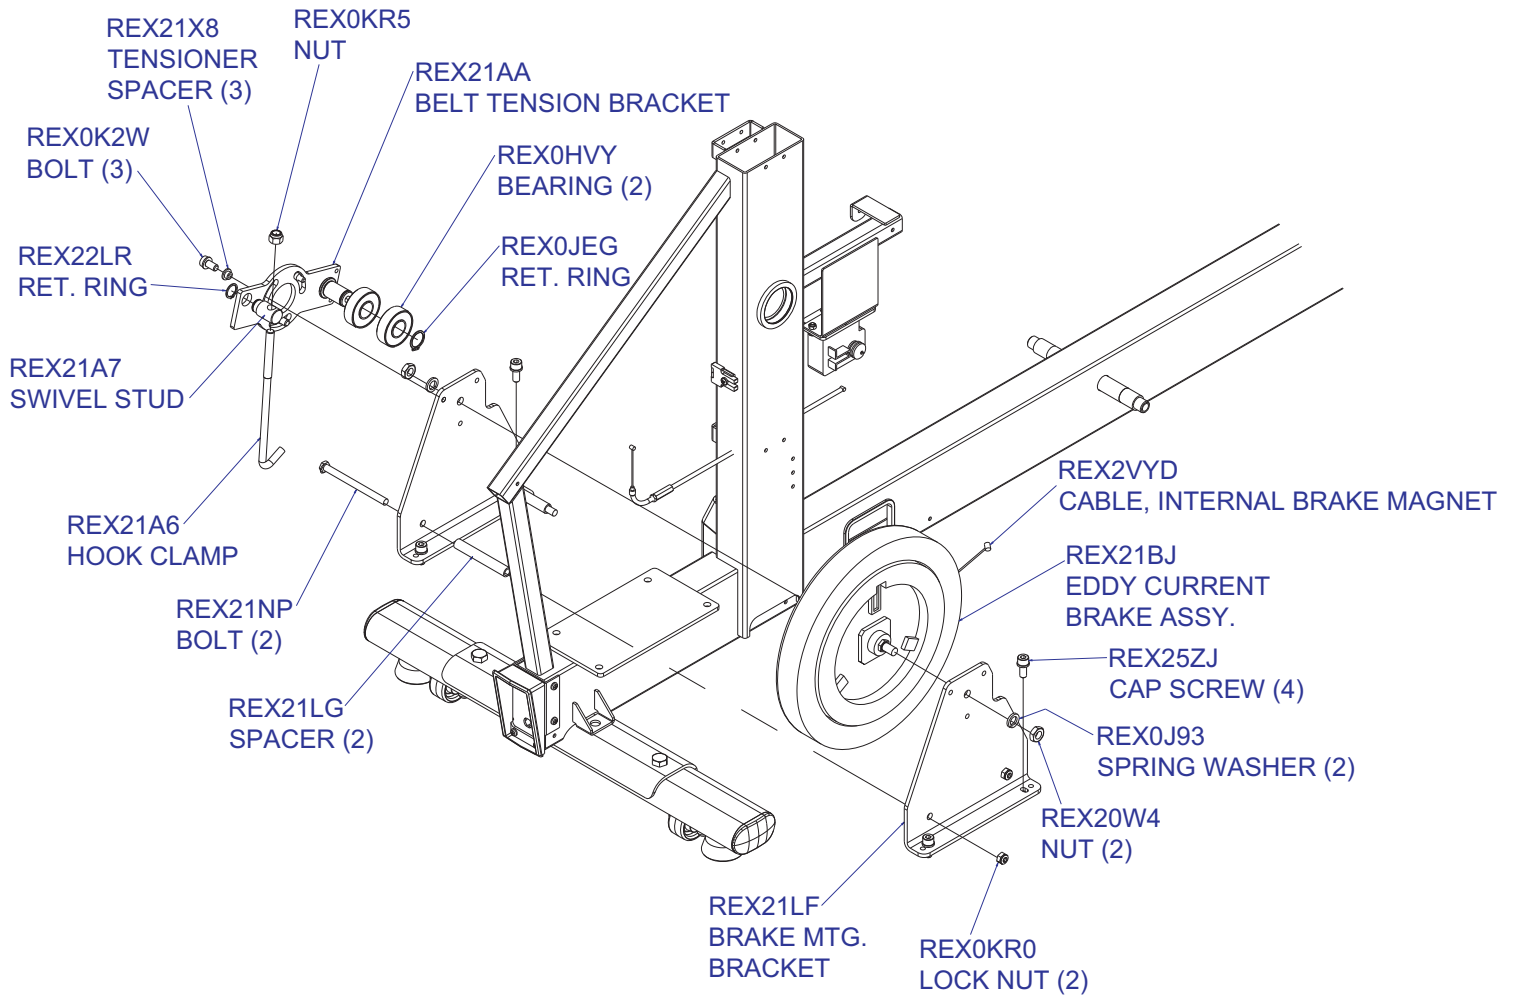

X8 Adjustable Stride Cross Trainer Brake & Tensioner Components

X8-XX00-0103
X8-XX0X-0103