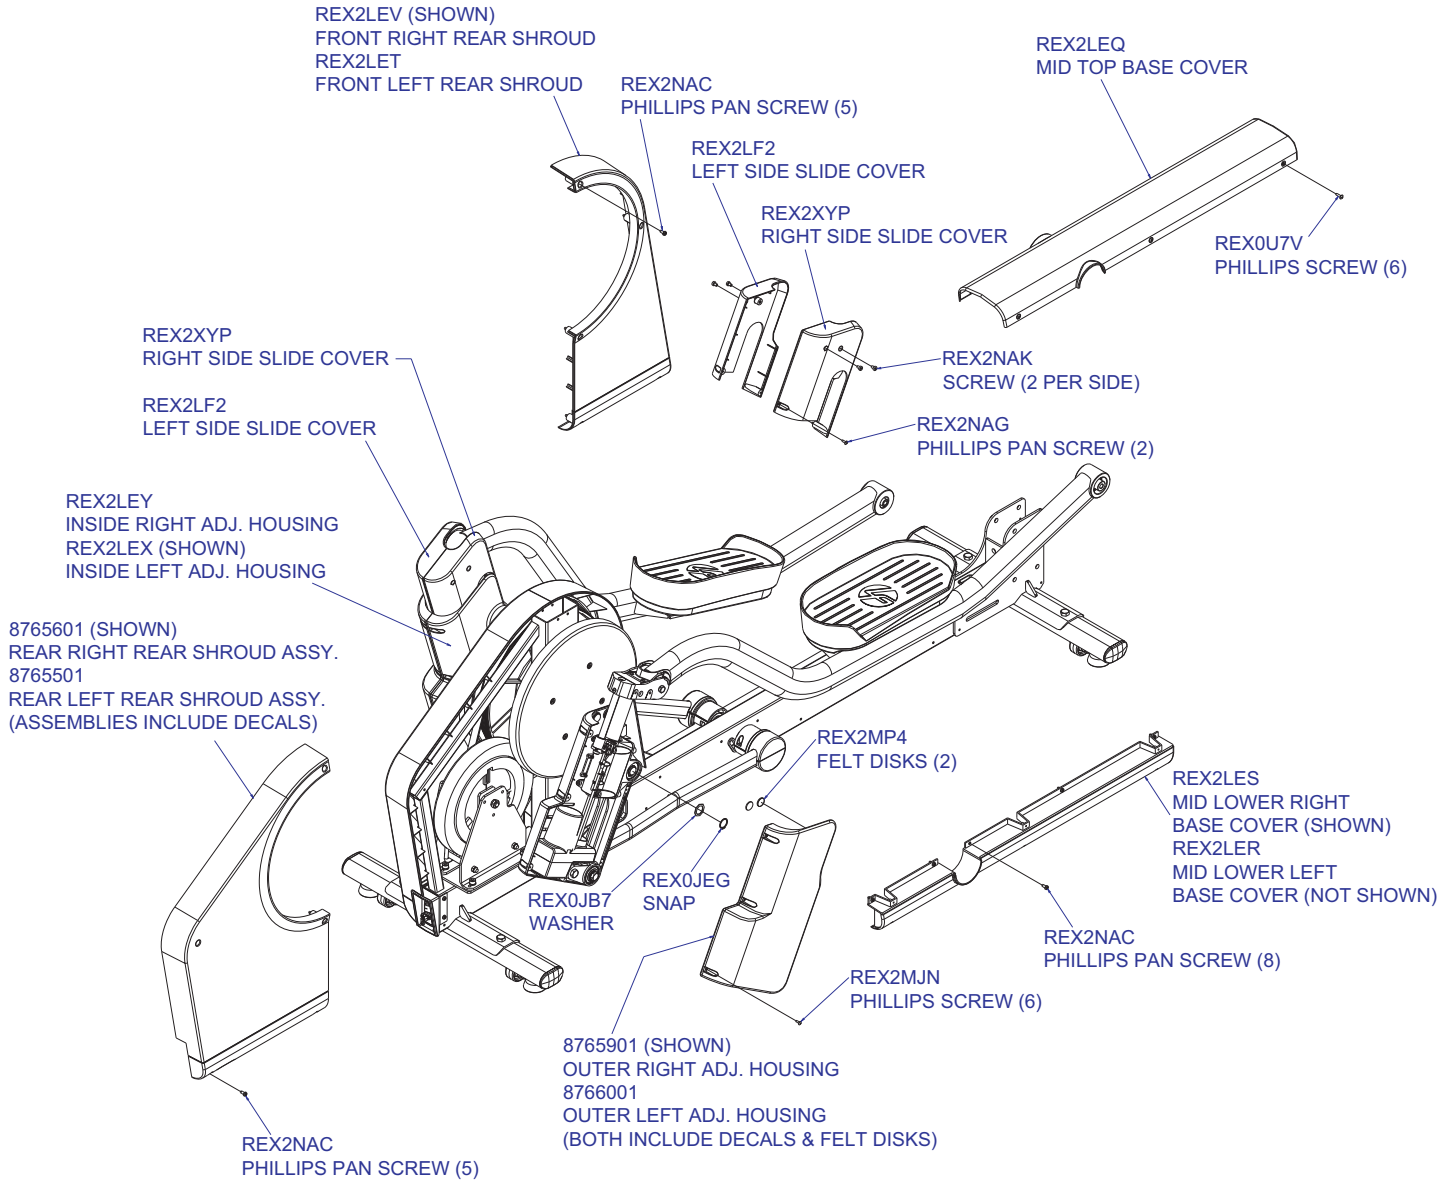

X8 Adjustable Stride Cross Trainer Main Shrouds

X8-XX00-0103
X8-XX0X-0103