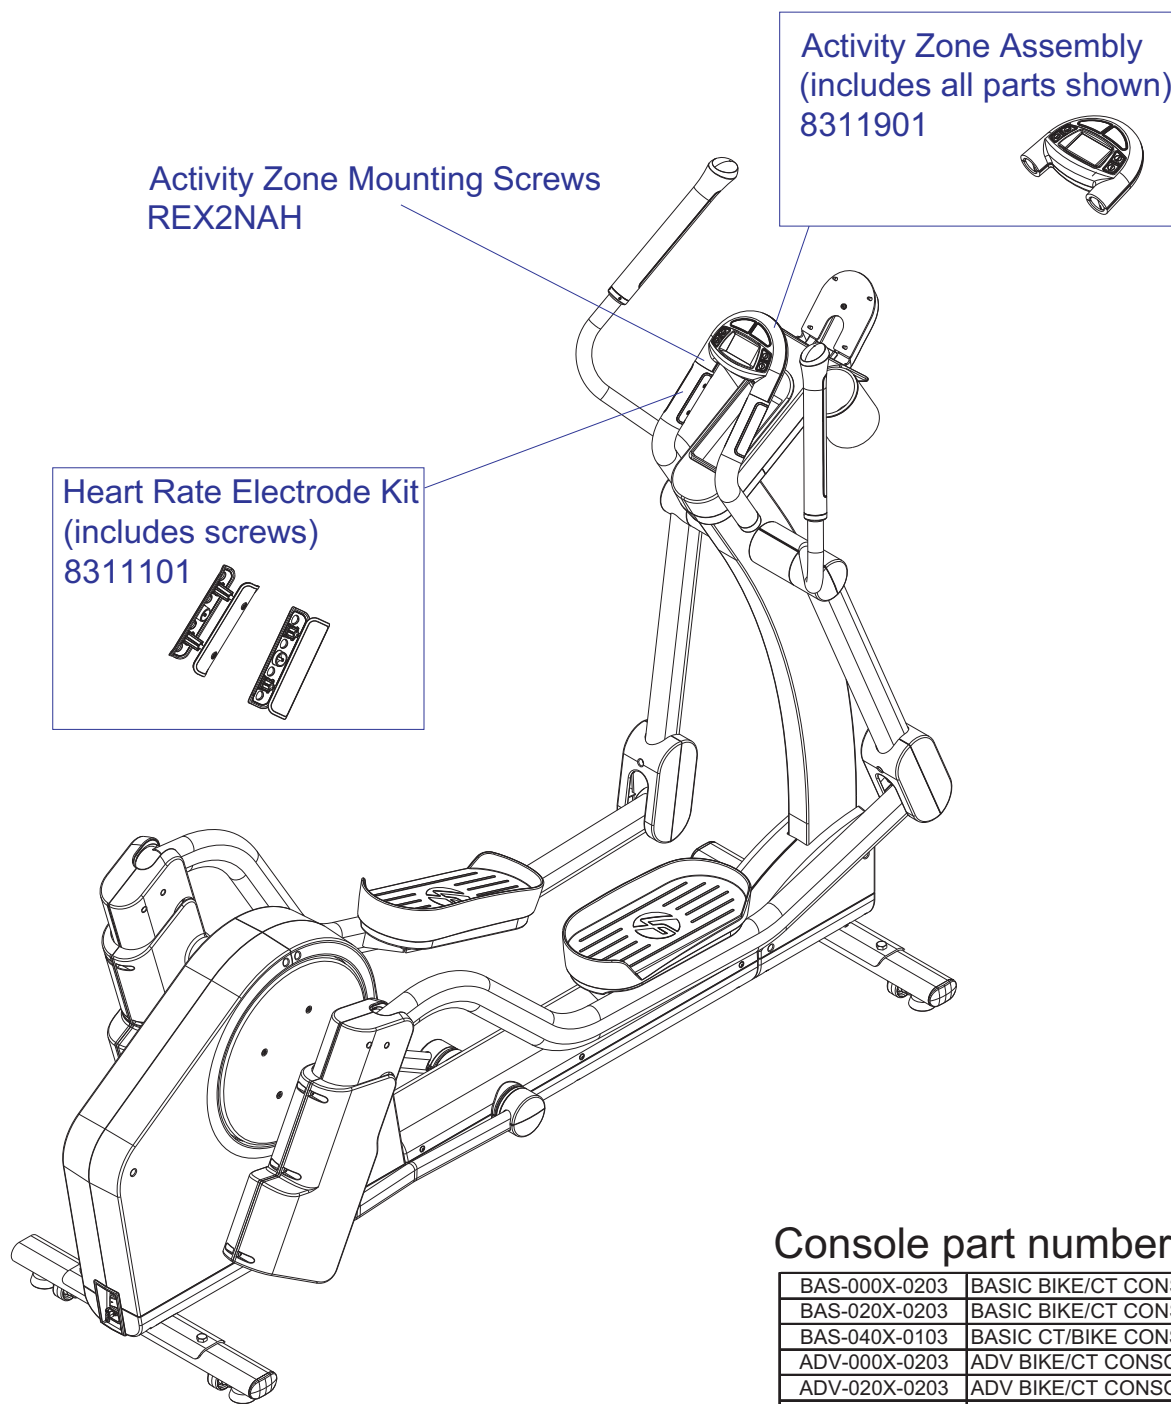

# X8 Consumer Adjustable Stride Cross Trainer

X8-XX00-0103

CUSTOMER SUPPORT SERVICES  
Parts List

CONSOLE & LINE CORDS.....	Page 3
FRONT PLASTICS.....	Page 4
CONSOLE SUPPORT & HANDLEBARS.....	Page 5
USER ARM ASSEMBLIES & HARDWARE.....	Page 6
UPRIGHT & UPRIGHT SHROUDS.....	Page 7
PEDAL LEVER ASSEMBLIES.....	Page 8
MAIN SHROUDS.....	Page 9
IDLER ASSEMBLIES & COVERS.....	Page 10
CRANK RELATED COMPONENTS.....	Page 11
CRANK PULLEY & DRIVE BELT.....	Page 12
COUPLER KITS.....	Page 13
ELECTRONIC COMPONENTS.....	Page 14
BRAKE & TENSIONER COMPONENTS.....	Page 15
STABILIZER COMPONENTS & GROMMETS.....	Page 16
WIRING DIAGRAM.....	Page 17
IMAGE.....	Page 18

# X8 Adjustable Stride Cross Trainer

Console, Line Cords, Activity Zone & Heart Rate Sensor Kits

X8-XX00-0103

X8-XX0X-0103

## Console part numbers:

BAS-000X-0203	BASIC BIKE/CT CONSOLE ENG
BAS-020X-0203	BASIC BIKE/CT CONSOLE GER/MET
BAS-040X-0103	BASIC CT/BIKE CONSOLE, SPN/MET
ADV-000X-0203	ADV BIKE/CT CONSOLE ENG
ADV-020X-0203	ADV BIKE/CT CONSOLE GER/MET
ADV-040X-0103	ADV CT/BIKE CONSOLE, SPN/MET

## Line Cord part numbers:

REX2LQQ	120V LINE CORD, DOM
REX2NJJ	LINE CORD, UK
REX2NJK	LINE CORD, CONT
REX2NJL	LINE CORD, AUS