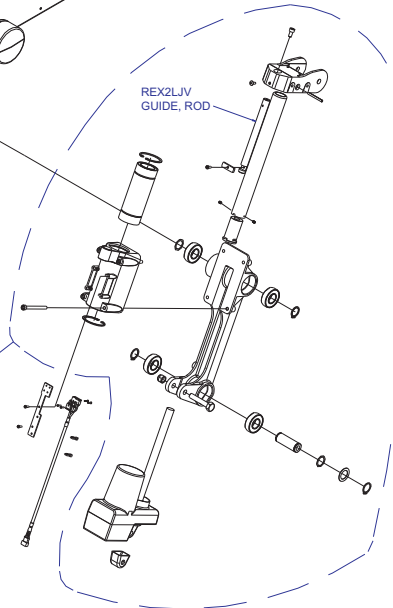

# X8 Adjustable Stride Cross Trainer Crank Pulley & Drive Belt

X8-XX00-0103  
X8-XX0X-0103

8769801  
120V LEFT COUPLER ASSEMBLY  
8770001  
230V LEFT COUPLER ASSEMBLY

8769701  
120V RIGHT COUPLER ASSEMBLY  
(INCLUDES ITEMS IN DASHED AREA)  
8769901  
230V RIGHT COUPLER ASSEMBLY  
(INCLUDES ITEMS IN DASHED AREA)

## ADDITIONAL SERVICE ITEMS

REX2NG7  
MOUNTING SCREWS (2 PER ASSY.)

8762101 (SHOWN)  
RIGHT LIMIT SWITCH ASSEMBLY  
8762201 (NOT SHOWN)  
LEFT LIMIT SWITCH ASSEMBLY

8762301  
UPPER COUPLER  
SERVICE ASSEMBLY  
(LEFT OR RIGHT)